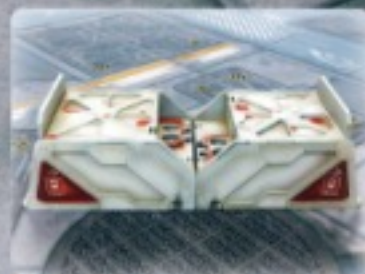

# MICRO ART STUDIO SCENERY

Designed for 28-30 mm scale

Designed for  
CORVUS BELLI  
**INFINITY**