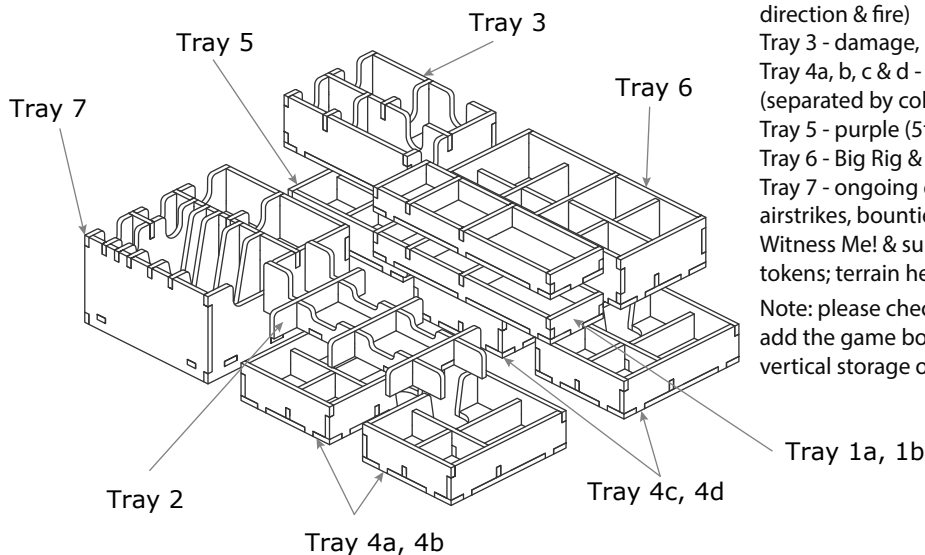

FS-THUNDER

Tip: Keep the instructions in the bottom of your board game box as a reminder of how the insert fits together.