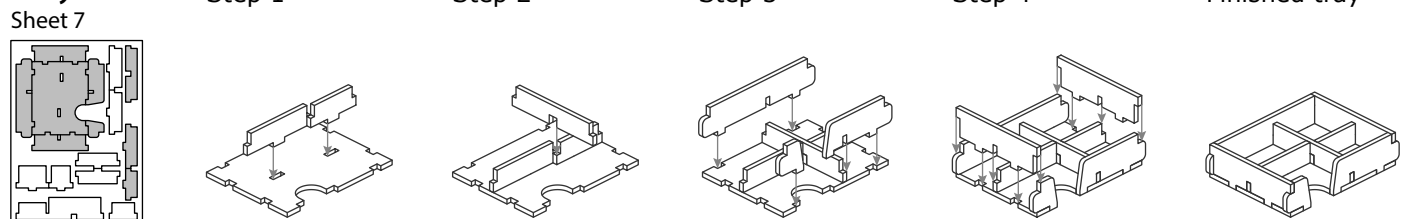

FS-THUNDER Insert compatible with Thunder Road: Vendetta[©]

incl. space for expansions

Assembly Instructions

FS-THUNDER

The package contains one double and six single sheets.
After assembly the trays are put in up to three layers in the original game box.
Ordinary PVA glue is required when assembling each tray.
Please make sure you **dry-assemble** each tray correctly before gluing it together.
Please check www.foldedspace.com for general assembly tips.

Tray 1a, b (the trays are identical)

Tray 2 (match the three symbols (★▲✳) on the long and short pieces, with the symbols facing into the tray)

Tray 3

Tray 4 a, b, c, d (the trays are identical, but take care with the colours around the outside of the trays)

Tray 5

FS-THUNDER Insert compatible with Thunder Road: Vendetta[©]

incl. space for expansions

Tray 6

Sheet 7, 8

Step 1

Step 2

Step 3