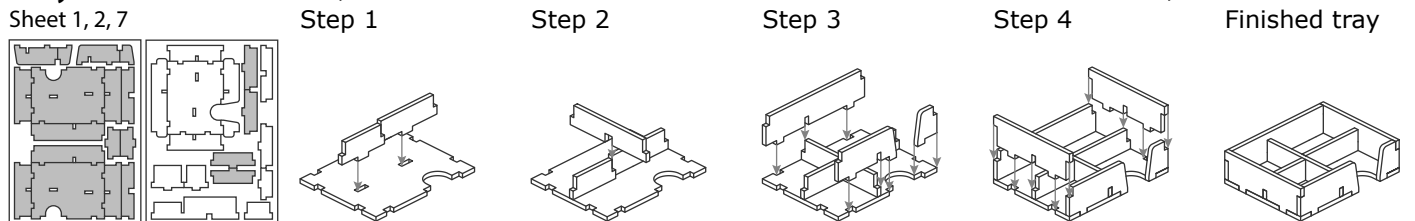

FS-THUNDER Insert compatible with Thunder Road: Vendetta[©]

incl. space for expansions

Assembly Instructions

FS-THUNDER

The package contains one double and six single sheets.
After assembly the trays are put in up to three layers in the original game box.
Ordinary PVA glue is required when assembling each tray.
Please make sure you **dry-assemble** each tray correctly before gluing it together.
Please check www.foldedspace.com for general assembly tips.

Tray 1a, b (the trays are identical)

Tray 2 (match the three symbols (★▲✳) on the long and short pieces, with the symbols facing into the tray)

Tray 3

Tray 4 a, b, c, d (the trays are identical, but take care with the colours around the outside of the trays)

Tray 5

FS-THUNDER Insert compatible with Thunder Road: Vendetta[©]

incl. space for expansions

Tray 6

Sheet 7, 8

Step 1

Step 2

Step 3