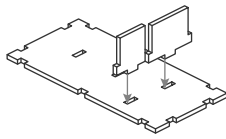

FS-THUNDER Insert compatible with Thunder Road: Vendetta[©]

incl. space for expansions

Assembly Instructions

FS-THUNDER

The package contains one double and six single sheets.
After assembly the trays are put in up to three layers in the original game box.
Ordinary PVA glue is required when assembling each tray.
Please make sure you **dry-assemble** each tray correctly before gluing it together.
Please check www.foldedspace.com for general assembly tips.

Tray 5

FS-THUNDER Insert compatible with Thunder Road: Vendetta[©]

incl. space for expansions

Tray 6

Sheet 7, 8

Step 1

Step 2

Step 3

Step 4

Step 5

Finished tray

Tray 7

Sheet 4, 5, 6

Step 1

Step 2

(turn 180°)