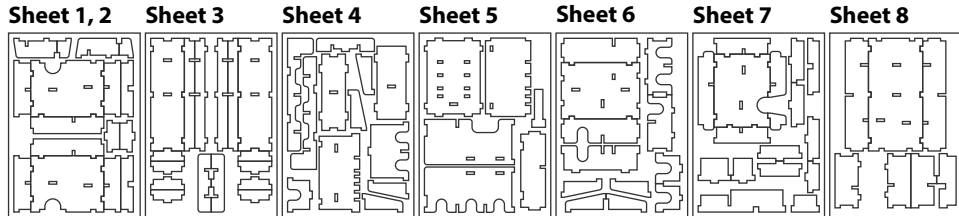

FS-THUNDER Insert compatible with Thunder Road: Vendetta[©]

incl. space for expansions

Assembly Instructions

FS-THUNDER

The package contains one double and six single sheets.
After assembly the trays are put in up to three layers in the original game box.
Ordinary PVA glue is required when assembling each tray.
Please make sure you **dry-assemble** each tray correctly before gluing it together.
Please check www.foldedspace.com for general assembly tips.

Tray 1a, b (the trays are identical)

Tray 2 (match the three symbols (★▲✳) on the long and short pieces, with the symbols facing into the tray)

Tray 3

Tray 4 a, b, c, d (the trays are identical, but take care with the colours around the outside of the trays)