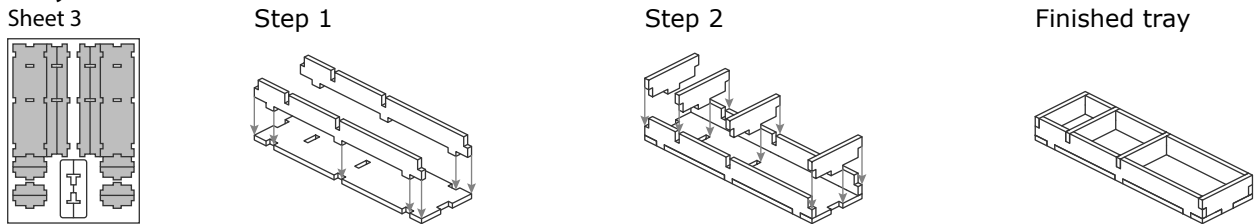

FS-THUNDER Insert compatible with Thunder Road: Vendetta[©]

incl. space for expansions

Assembly Instructions

FS-THUNDER

The package contains one double and six single sheets.
After assembly the trays are put in up to three layers in the original game box.
Ordinary PVA glue is required when assembling each tray.
Please make sure you **dry-assemble** each tray correctly before gluing it together.
Please check www.foldedspace.com for general assembly tips.

Tray 1a, b (the trays are identical)

Tray 2 (match the three symbols (★▲✳) on the long and short pieces, with the symbols facing into the tray)

Tray 3

Tray 4 a, b, c, d (the trays are identical, but take care with the colours around the outside of the trays)

Tray 5

FS-THUNDER Insert compatible with Thunder Road: Vendetta[©]

incl. space for expansions

Tray 6

Sheet 7, 8

Step 1

Step 2

Step 3