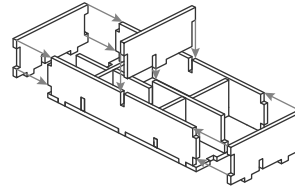

FS-THUNDER Insert compatible with Thunder Road: Vendetta[©]

incl. space for expansions

Assembly Instructions

FS-THUNDER

The package contains one double and six single sheets.
After assembly the trays are put in up to three layers in the original game box.
Ordinary PVA glue is required when assembling each tray.
Please make sure you **dry-assemble** each tray correctly before gluing it together.
Please check www.foldedspace.com for general assembly tips.

Tray 1a, b (the trays are identical)

Tray 2 (match the three symbols (★▲✳) on the long and short pieces, with the symbols facing into the tray)

Tray 3

Tray 4 a, b, c, d (the trays are identical, but take care with the colours around the outside of the trays)

Tray 5

FS-THUNDER Insert compatible with Thunder Road: Vendetta[©]

incl. space for expansions

Tray 6

Sheet 7, 8

Step 1

Step 2

Step 3

Step 4

Step 5

Finished tray

Tray 7

Sheet 4, 5, 6

Step 1

Step 2

(turn 180°)