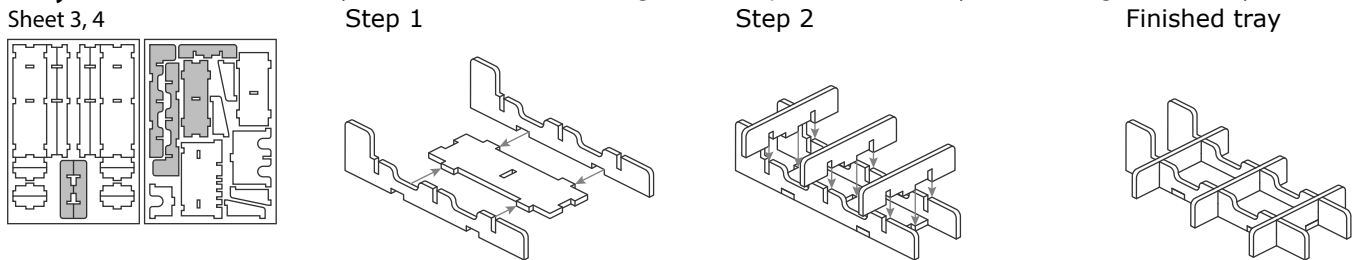

FS-THUNDER Insert compatible with Thunder Road: Vendetta[©]

incl. space for expansions

Assembly Instructions

FS-THUNDER

The package contains one double and six single sheets.
After assembly the trays are put in up to three layers in the original game box.
Ordinary PVA glue is required when assembling each tray.
Please make sure you **dry-assemble** each tray correctly before gluing it together.
Please check www.foldedspace.com for general assembly tips.

Tray 1a, b (the trays are identical)

Tray 2 (match the three symbols (★▲✳) on the long and short pieces, with the symbols facing into the tray)

Tray 3

Tray 4 a, b, c, d (the trays are identical, but take care with the colours around the outside of the trays)

Tray 5

FS-THUNDER Insert compatible with Thunder Road: Vendetta[©]

incl. space for expansions

Tray 6

Sheet 7, 8

Step 1

Step 2

Step 3