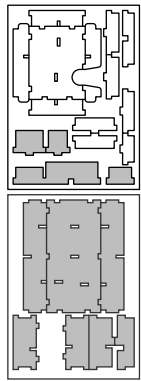

FS-THUNDER Insert compatible with Thunder Road: Vendetta[©]

incl. space for expansions

Assembly Instructions

FS-THUNDER

The package contains one double and six single sheets.
After assembly the trays are put in up to three layers in the original game box.
Ordinary PVA glue is required when assembling each tray.
Please make sure you **dry-assemble** each tray correctly before gluing it together.
Please check www.foldedspace.com for general assembly tips.

Tray 1a, b (the trays are identical)

Tray 2 (match the three symbols (★▲✳) on the long and short pieces, with the symbols facing into the tray)

Tray 3

Tray 4 a, b, c, d (the trays are identical, but take care with the colours around the outside of the trays)

Tray 5

FS-THUNDER Insert compatible with Thunder Road: Vendetta[©]

incl. space for expansions

Tray 6

Sheet 7, 8

Step 1

Step 2

Step 3

Step 4

Step 5

Finished tray

Tray 7

Sheet 4, 5, 6

Step 1

Step 2

(turn 180°)