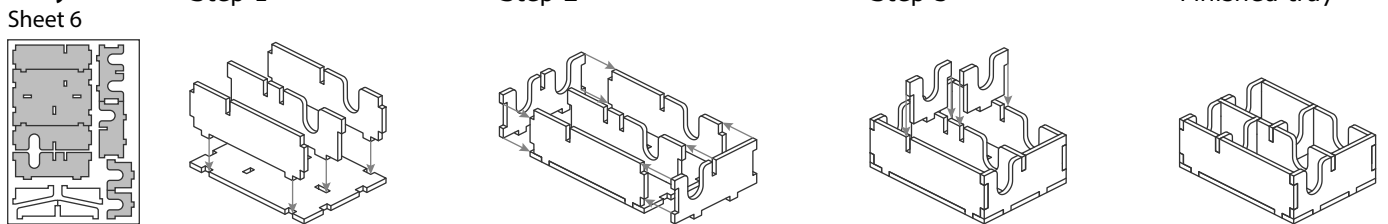

FS-THUNDER Insert compatible with Thunder Road: Vendetta[©]

incl. space for expansions

Assembly Instructions

FS-THUNDER

The package contains one double and six single sheets.
After assembly the trays are put in up to three layers in the original game box.
Ordinary PVA glue is required when assembling each tray.
Please make sure you **dry-assemble** each tray correctly before gluing it together.
Please check www.foldedspace.com for general assembly tips.

Tray 1a, b (the trays are identical)

Tray 2 (match the three symbols (★▲✳) on the long and short pieces, with the symbols facing into the tray)

Tray 3

Tray 4 a, b, c, d (the trays are identical, but take care with the colours around the outside of the trays)

Tray 5

FS-THUNDER Insert compatible with Thunder Road: Vendetta[©]

incl. space for expansions

Tray 6

Sheet 7, 8

Step 1

Step 2

Step 3