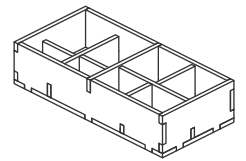

FS-THUNDER Insert compatible with Thunder Road: Vendetta[©]

incl. space for expansions

Assembly Instructions

FS-THUNDER

The package contains one double and six single sheets.
After assembly the trays are put in up to three layers in the original game box.
Ordinary PVA glue is required when assembling each tray.
Please make sure you **dry-assemble** each tray correctly before gluing it together.
Please check www.foldedspace.com for general assembly tips.

Tray 1a, b (the trays are identical)

Tray 2 (match the three symbols (★▲✳) on the long and short pieces, with the symbols facing into the tray)

Tray 3

Tray 4 a, b, c, d (the trays are identical, but take care with the colours around the outside of the trays)

Tray 5

FS-THUNDER Insert compatible with Thunder Road: Vendetta[©]

incl. space for expansions

Tray 6

Sheet 7, 8

Step 1

Step 2

Step 3

Step 4

Step 5

Finished tray

Tray 7

Sheet 4, 5, 6

Step 1

Step 2

(turn 180°)