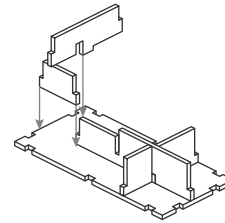

FS-THUNDER Insert compatible with Thunder Road: Vendetta[©]

incl. space for expansions

Assembly Instructions

FS-THUNDER

The package contains one double and six single sheets.
After assembly the trays are put in up to three layers in the original game box.
Ordinary PVA glue is required when assembling each tray.
Please make sure you **dry-assemble** each tray correctly before gluing it together.
Please check www.foldedspace.com for general assembly tips.

Tray 5

FS-THUNDER Insert compatible with Thunder Road: Vendetta[©]

incl. space for expansions

Tray 6

Sheet 7, 8

Step 1

Step 2

Step 3

Step 4

Step 5

Finished tray

Tray 7

Sheet 4, 5, 6

Step 1

Step 2

(turn 180°)