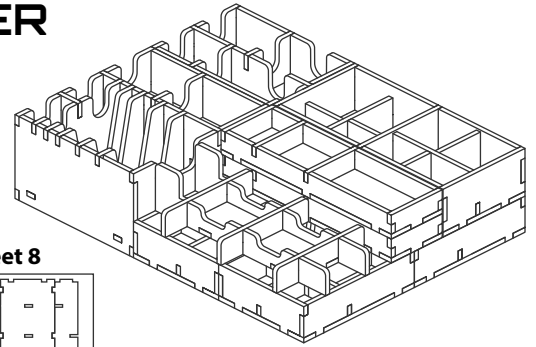

FS-THUNDER Insert compatible with Thunder Road: Vendetta[©]

incl. space for expansions

Assembly Instructions

FS-THUNDER

The package contains one double and six single sheets.
After assembly the trays are put in up to three layers in the original game box.
Ordinary PVA glue is required when assembling each tray.
Please make sure you **dry-assemble** each tray correctly before gluing it together.
Please check www.foldedspace.com for general assembly tips.

Tray 1a, b (the trays are identical)

Tray 2 (match the three symbols (★▲✳) on the long and short pieces, with the symbols facing into the tray)

Tray 3

Tray 4 a, b, c, d (the trays are identical, but take care with the colours around the outside of the trays)

Tray 5

FS-THUNDER Insert compatible with Thunder Road: Vendetta[©]

incl. space for expansions

Tray 6

Sheet 7, 8

Step 1

Step 2

Step 3