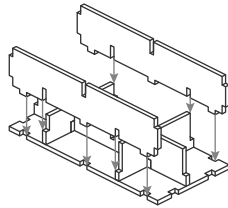

FS-THUNDER Insert compatible with Thunder Road: Vendetta[©]

incl. space for expansions

Assembly Instructions

FS-THUNDER

The package contains one double and six single sheets.
After assembly the trays are put in up to three layers in the original game box.
Ordinary PVA glue is required when assembling each tray.
Please make sure you **dry-assemble** each tray correctly before gluing it together.
Please check www.foldedspace.com for general assembly tips.

Tray 1a, b (the trays are identical)

Tray 2 (match the three symbols (★▲✳) on the long and short pieces, with the symbols facing into the tray)

Tray 3

Tray 4 a, b, c, d (the trays are identical, but take care with the colours around the outside of the trays)

Tray 5

FS-THUNDER Insert compatible with Thunder Road: Vendetta[©]

incl. space for expansions

Tray 6

Sheet 7, 8

Step 1

Step 2

Step 3

Step 4

Step 5

Finished tray

Tray 7

Sheet 4, 5, 6

Step 1

Step 2

(turn 180°)