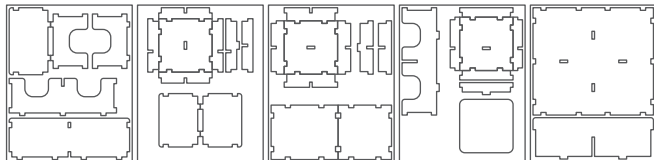

## Assembly Instructions

The package contains 6 sheets: one double and four single sheets.

After assembly the trays are put in up to three layers in the original game box.

Ordinary PVA glue is required when assembling each tray.

Please make sure you **dry-assemble** each tray correctly before gluing it together.

Please check [www.foldedspace.com](http://www.foldedspace.com) for general assembly tips.

Sheet 1, 2   Sheet 3   Sheet 4   Sheet 5   Sheet 6

### Tray 1

Sheet 1, 2, 3, 4

Step 1

Step 2

Finished tray