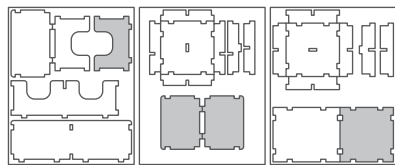

## Assembly Instructions

The package contains 6 sheets: one double and four single sheets.

After assembly the trays are put in up to three layers in the original game box.

Ordinary PVA glue is required when assembling each tray.

Please make sure you **dry-assemble** each tray correctly before gluing it together.

Please check [www.foldedspace.com](http://www.foldedspace.com) for general assembly tips.

Sheet 1, 2   Sheet 3   Sheet 4   Sheet 5   Sheet 6

### Tray 1

Sheet 1, 2, 3, 4

Step 1

Step 2

Finished tray

### Tray 2

Sheet 1, 2, 4

Step 1

Step 2

Finished tray